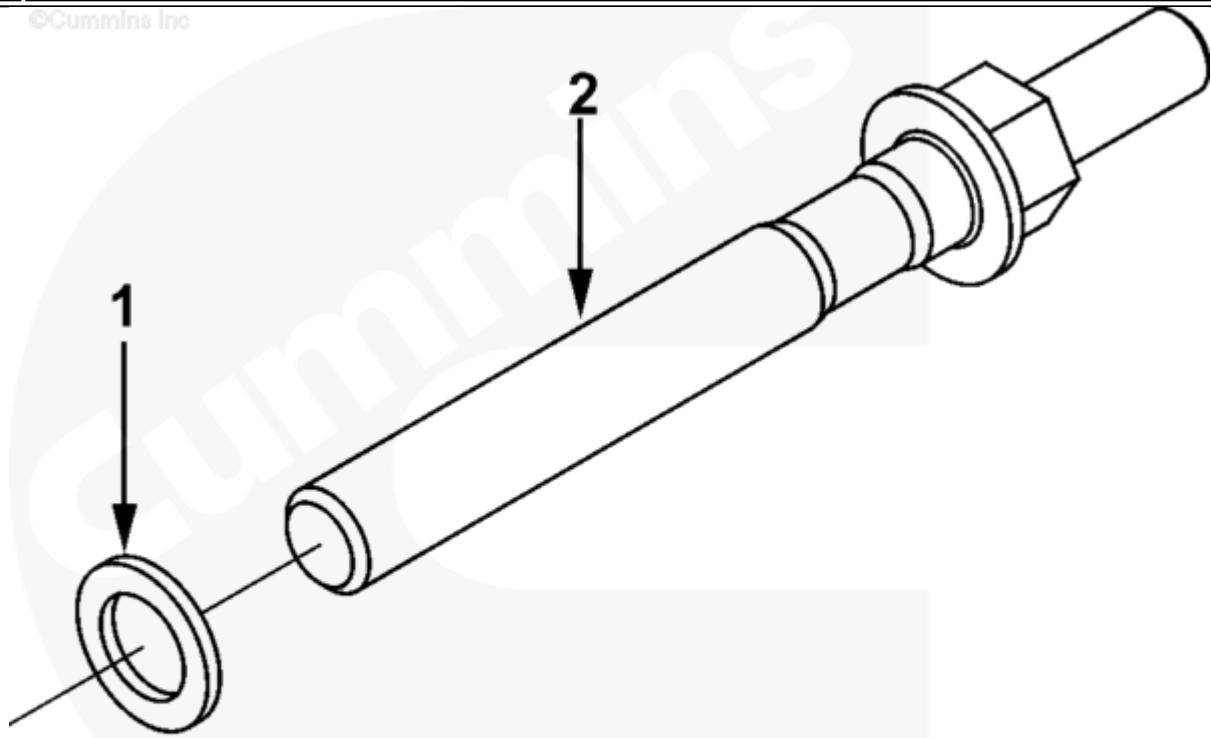

©Cummins Inc

pp204gb

[SMALL](#) | [MEDIUM](#) | [LARGE](#)

Cart	Ref No	Part Number	Part Description	Required	Remarks
View My Cart					
		PP20056	Cylinder Head Mounting		
					Cylinder Head Mounting
					Oil Filter Compatible: No